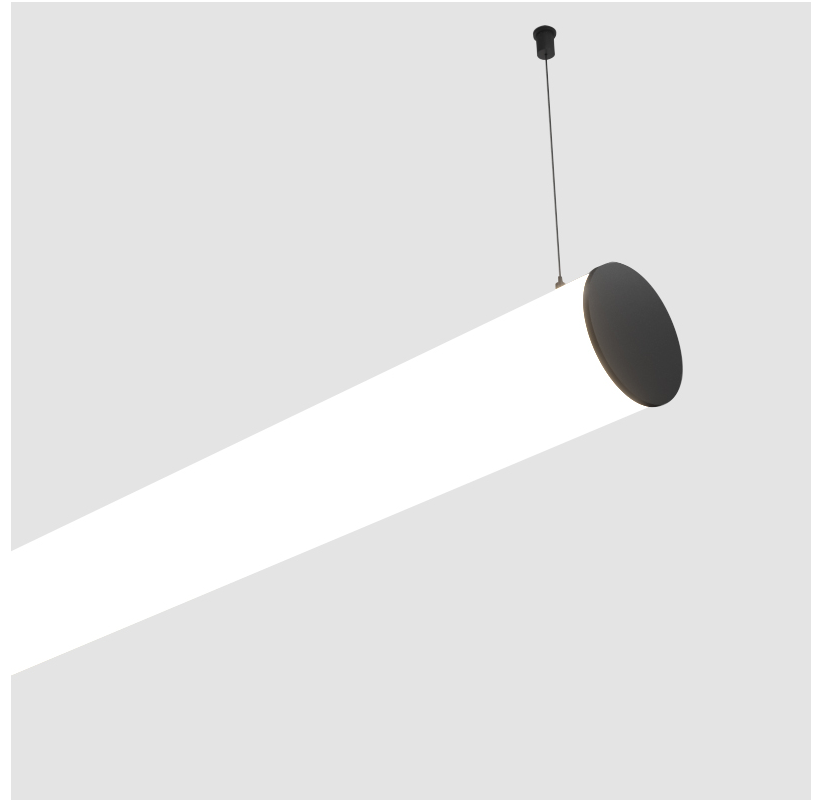

GENERAL

Series: Bunga
Brand: Prolicht
Division: Architectural
Mounting Type: Suspension
Mounting Location: Ceiling
Subcategory: Profile

PHYSICAL

Shape: Cylinder
Length (mm): 1180
Length (in): 46 ⁷/₁₆
Width (mm): 115
Width (in): 4 ¹/₂
Height (mm): 115
Height (in): 4 ¹/₂
Max. Overall Height (mm): 2115
Max. Overall Height (in): 83 ¹/₄
Light Distribution: Omnidirectional
Weight (kg): 4.038
Weight (lbs): 8.88
Diffuser: PMMA - Opal
Fixture Finish: [SSR / BKV / CWI / CRY / HAB / UFT / ITA / RUA / FTG / MYG / LOD / PUS / FRO / FUP / KIA / POP / BLS / SPG / MEY / GOH / GUM / CHC / COM / ABZ / JAG / OBR / MOS / ROR](#)
Fixture Material: Aluminum
Cable Details: [2000mm or 6000mm Transparent Cable](#)
Upon Request: Cable colour - White / Black / Orange / Red

ELECTRICAL

Lamp Type: LED (Zhaga Standard)
Input Wattage (W): 20
Total Output Wattage (W): 16 / 12.8 (3500K)
Dimming: [Non-Dimming / Phase Dimming (120Vac only) / 0-10V Dimming](#)
Driver Included: Yes
Driver Location: Integrated
Driver Type: Constant Current - 120 / 277Vac
Driver Class: Class 2
Input Voltage (V): 120 - 277
Constant Current (MA): 350 / 400 (3500K)

LED

Color Temperature (°K): [3000 / 3500 / 4000](#)
Max. Delivered Lumen (lm): 2210 / 2293 / 2340
CRI: >80 CRI
Lamp Life (hrs): 50000

OPTICAL

RATINGS AND CERTIFICATIONS

Certified By: Certified for North American Standards
IP rating: IP20