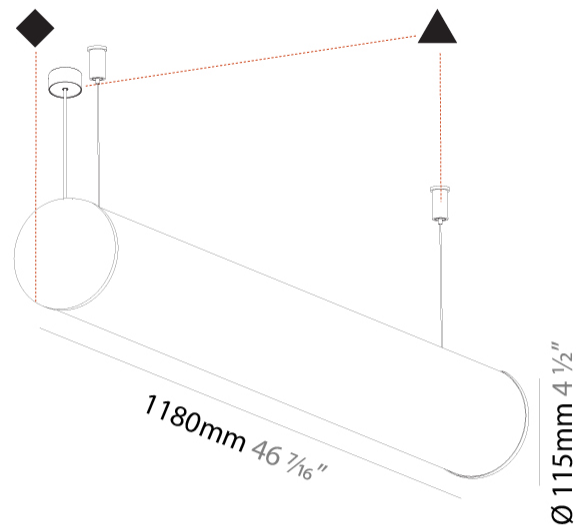

GENERAL

Series: Bunga
Brand: Prolicht
Division: Architectural
Mounting Type: Suspension
Mounting Location: Ceiling
Subcategory: Profile

PHYSICAL

Shape: Cylinder
Length (mm): 1180
Length (in): 46 ⁷/₁₆
Width (mm): 115
Width (in): 4 ¹/₂
Height (mm): 115
Height (in): 4 ¹/₂
Max. Overall Height (mm): 2115
Max. Overall Height (in): 83 ¹/₄
Light Distribution: Omnidirectional
Weight (kg): 4.038
Weight (lbs): 8.88
Diffuser: PMMA - Opal
Fixture Finish: [SSR / BKV / CWI / CRY / HAB / UFT / ITA / RUA / FTG / MYG / LOD / PUS / FRO / FUP / KIA / POP / BLS / SPG / MEY / GOH / GUM / CHC / COM / ABZ / JAG / OBR / MOS / ROR](#)
Fixture Material: Aluminum
Cable Details: [2000mm or 6000mm Transparent Cable](#)
Upon Request: Cable colour - White / Black / Orange / Red

ELECTRICAL

Lamp Type: LED (Zhaga Standard)
Input Wattage (W): 20
Total Output Wattage (W): 16 / 12.8 (3500K)
Dimming: [Non-Dimming / Phase Dimming (120Vac only) / 0-10V Dimming](#)
Driver Included: Yes
Driver Location: Integrated
Driver Type: Constant Current - 120 / 277Vac
Driver Class: Class 2
Input Voltage (V): 120 - 277
Constant Current (MA): 350 / 400 (3500K)

LED

Color Temperature (°K): [3000 / 3500 / 4000](#)
Max. Delivered Lumen (lm): 2210 / 2293 / 2340
CRI: >80 CRI
Lamp Life (hrs): 50000

OPTICAL

RATINGS AND CERTIFICATIONS

Certified By: Certified for North American Standards
IP rating: IP20